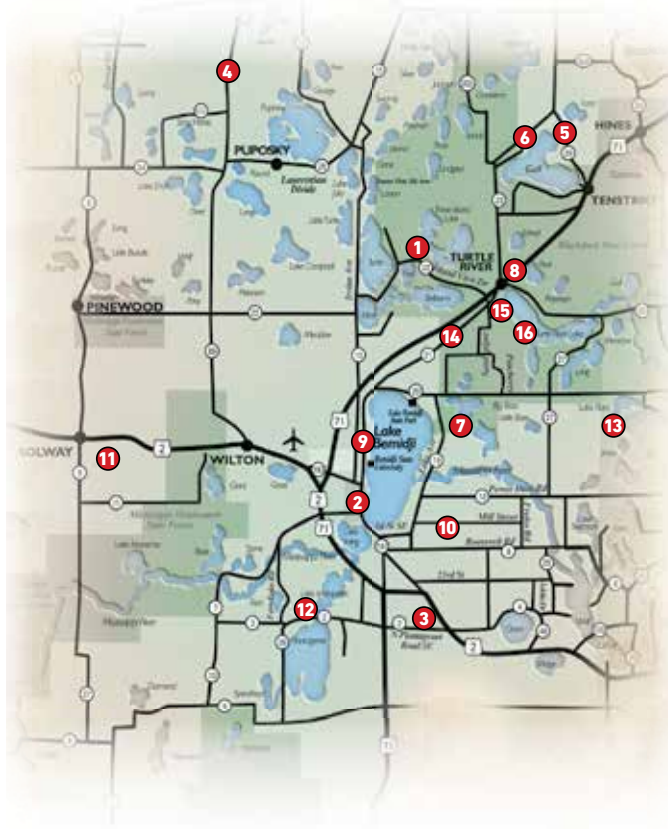

6 Terry's Treasures

OPEN: All Year, weekdays - anytime, weekends - if available
I work in mixed media with acrylic, watercolor, and encaustic. Subjects include portraits, figures, landscapes, as well as whimsical themes.
Terry Honstead | 218.407.4881 | terry-honstead.pixels.com

7 Sillimandi Art Studio

OPEN: Jul Aug Sep FS 10:00AM - 4:00PM
My paintings can accent and take the stage in any room design where vivid colors are the focal point. Watercolor workshops available.
Pat Shough | 218.751.8841 | 218.760.2308

8 Jeff Burger Clay

OPEN: All Year, SMTWTFSS, By appointment
My studio work revolves around the wood-firing process. From a lump of clay to the final product, I am directed by the possibilities the kiln affords me.
Jeff Burger | 218.586.2428 | jeffburgerclay.com

HOW TO ARRANGE AN ART STUDIO TOUR

1. REVIEW the Artist's information.
2. CHOOSE the Art Studios you'd like to visit.
3. MATCH map locations with studio numbers.
4. CALL IN ADVANCE, at least 24 hour notice before you want to tour.
  Artist will accept if they are available.
  Request the exact address to the studio.

Visit us on Facebook
First Call Art Studio Tour

9 Sanders Studios

OPEN: May Jun Jul Aug Sep Oct Nov SMTWTFSS 10:00AM - 6:00PM
One-of-a-kind jewelry, unique gourd art, oil and acrylic paintings, including rosemaling. Demonstrations on lampworking - the art of creating glass beads, buttons and small sculptures.
Kathy Sanders | 218.556.0887 | <https://sites.google.com/site/sandersartstudios>

10 Kaul Studios

OPEN: Feb-Dec MTWTFSS 1:00 - 5:00PM
Known for his use of color, Kaul's egg tempera and acrylic paintings are in many Midwest museum collections. Authored/illustrated book "Letters to Isabella" available.
Marley Kaul | 218.751.8940 | marleykaul.com
Facebook: Marley Kaul

11 Evergreen Farm Studio

OPEN: All Year WFTS Flexible. Call 24 hr in advance
I so enjoy using a brush and paint to capture a moment in nature. My paintings represent the peacefulness of the Northwoods.
Maureen O'Brien | 218.467.3273 | 218.929.9772 | maureenfetschobrien.com

12 Odegard Studios

OPEN: May - September, M,W,T, F 1:00PM - 4:00PM
Art works include: Sculpture: Monumental in bronze and steel, smaller sculptures, watercolor and acrylic paintings, bronze free-form jewelry, and hand-painted silk scarves.
Wanda Reise Odegard | 612.554.0880 | wrodegardstudios.com

13 A+ Studios

OPEN: All Year TWT, Other days by appointment 9:00AM - 3:00PM
Nature inspires and animals fascinate me. My mixed-media paintings and metal sculptures draw on that inspiration, along with delight in playing with textures and color.
Kathy Gustafson | 218.586.2973 | animalartplus.com

14 Wildflower Design Studios

OPEN: All Year SWTFS 11:00AM - 6:00PM
Organic and sculptural baskets utilizing unique accents including antler, willow, tree barks, glass beads and driftwood.
Shannon Lucas Westrum | 218.556.5907 | ShannonLucasWestrum.com

15 Cindy Burger Jewelry

OPEN: All Year SMTWTFSS By Appointment
One-of-a-kind eclectic hand-fabricated metal jewelry (sterling, copper, brass and gems). Reflecting Northern Woods themes with sometimes thought-provoking, sometimes humorous designs.
Cindy Burger | 218.368.4919 | cindyburger.com

16 Seven Sister Design

OPEN: All Year SMTWTFSS By Appointment
I create original, handmade silver and gold jewelry, accented with beautiful stones.
Monica Hansmeyer | 218.368.7381 | sevensisterdesign.com
Facebook: Seven Sister Design